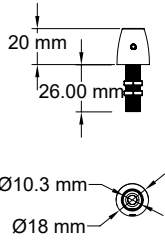

GIMMICK ROD ACCESSORIES

Rod is delivered in pre-cut lengths up to 650 mm

	GIM-RM-1	Rod 50-650mm, Grey	Ø10mm rod
	GIM-RM-2	Rod 50-650mm, Black	Ø10mm rod
	GIM-RM-4	Rod 50-650mm, Brass	Ø10mm rod
	GIM-RF-1	Mounting foot, Grey	For 10mm rod, M8
	GIM-RF-2	Mounting foot, Black	For 10mm rod, M8
	GIM-RF-4	Mounting foot, Brass	For 10mm rod, M8

GIMMICK LENSES

Lenses for Gimmick

☐	GIZ-L-N	Gizmo Lens Narrow
☐	GIZ-L-M	Gizmo Lens Medium
☐	GIZ-L-W	Gizmo Lens Wide
☐	GIZ-L-VW	Gizmo Lens Very Wide
☐	GIZ-L-E	Gizmo Lens Elliptical

GIMMICK SNOOTS

Extended glare protection for Gimmick
Length is 26 mm

	GIM-B26-1	Gimmick Snoot, Grey
	GIM-B26-2	Gimmick Snoot, Black