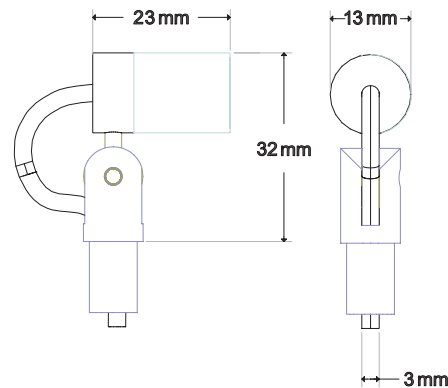

The benefits

- Extremely small and easy to use
- Can be mounted on a pipe

Choose the version that fits your needs.

	Pico Trac	LED Profile	Rod
Article	PT	CCL	CCR
Function	Integrated manual dimmer 0-100%	No local dimmer External dimming possible	Mounting on pipes
Compatibility	12V DC	350 mA	350 mA

Gimmick Specification

Material	Lamp housing made of aluminum Lens of made of polycarbonate
Finish	Grey (natural anodized) Black (anodized) Brass
System	Pico Trac LED profile Pipe mounting
Protection class	IP20
Operating	12V DC/CC
Power consumption	1W/2W
Beam angle	Interchangeable lenses
Color temperatures	2700K, 3000K, 4000K
Swivels	>365°
Tilts	>90°
Weight	30 g
Features	Toolless pan and tilt lock
Optional accessories	Snoot

Light Data

LED Lumen	120 lm
Luminaire Lumen	60 lm
CRI	90
Red component R9	>60
MacAdam	3-step ellipse (SDCM 3)
TM30-18 Rf	93
TM30-18 Rg	103

Beam angles

Lens:	Narrow		Medium		Wide		Very Wide		
	16,9°		24,2°		29,7°		69,8°		
	[m]	∅	Lux	∅	Lux	∅	Lux	∅	Lux
	1	0,3	338	0,4	265	0,5	225	1,4	51
	2	0,6	85	0,9	66	1,1	56	2,8	13
	3	0,9	38	1,3	29	1,6	25	4,2	6